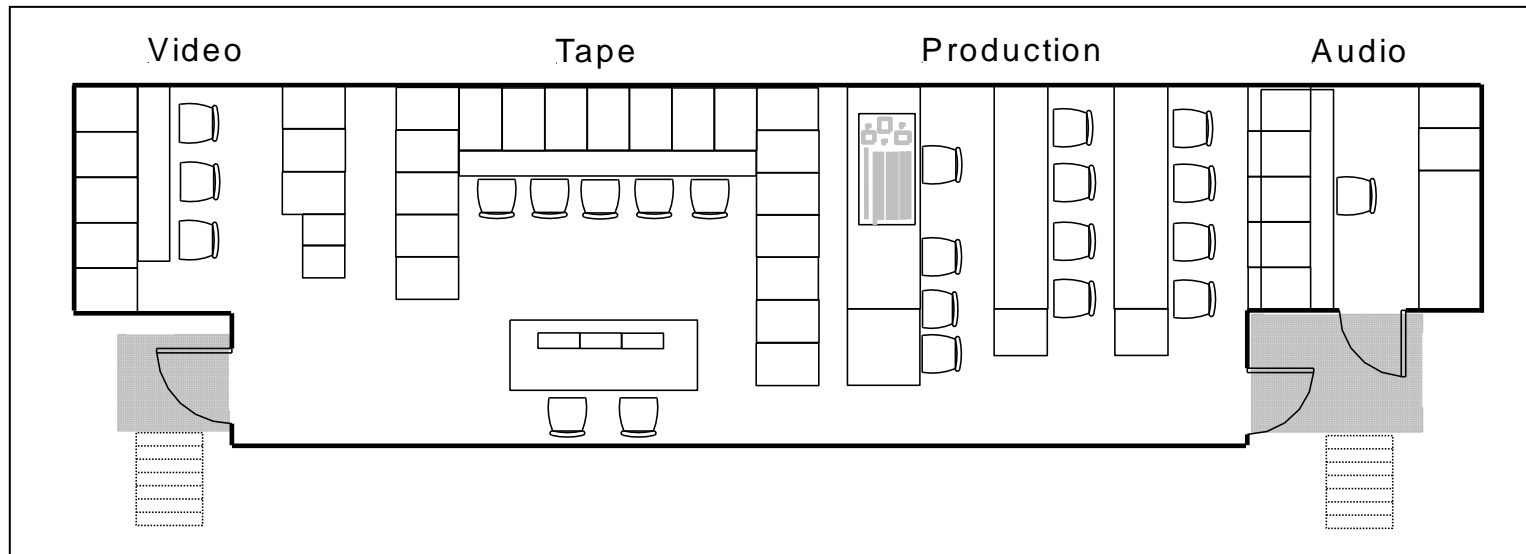

Audio

Soundcraft Series 5 Audio Console 56
Dual input Mono, 4 Stereo inputs, 16 X
Mix, 10 VCA Groups, 8 Groups, 8
mute groups, 12 Auxes. Mackie 1604
Portable Mixer, 1 Digi-Cart II (ZIP and

230 Bernoulli), 360 Systems Instant
Replay Hard Disk Recorder, Mini Disc
Player Recorder, Cassette Deck, CD
Player, DAT,
8 channels DBX Compressor/Limiters,
Tannoy and Hafler for Monitoring, ATI
Audio Distribution.

Monitoring

2 Sony 20" (program/Preview)
1 Sony 13" TD Monitor
81 Ikegami B&W
6 Sony 14" Color
8 Sony 8" Color

Intercom/Communications

RTS Adam System, 72 X 72
Expandable to 136 X 136,
4 KP98-7 Key panels with expansion
panels,
7 KP-32 Key panels,
1 Dual channel telephone IF,

12 powered channels of 2 wire
intercom,
16 channels of IFB,
20 Dual channel belt packs,
5 single channel belt packs,
2 Telos Links,
2 Getner Hybrids,
4 Couplers.
12 CO Line Phone System.
2 Motorola UHF Base stations,
6 hand held radios.

System Equipment

PESA Jaguar Video Router 64x64
Video/Serial Digital 64x32 Stereo
Audio, PESA Series V 48 X 80 Analog
Router.
Grass Valley Terminal/ Distribution
and A/D & D/A conversion. 16 DPS
465 A/D & D/A Frame Syncs
Link PDP 886 Closed Captioning

* Available on request